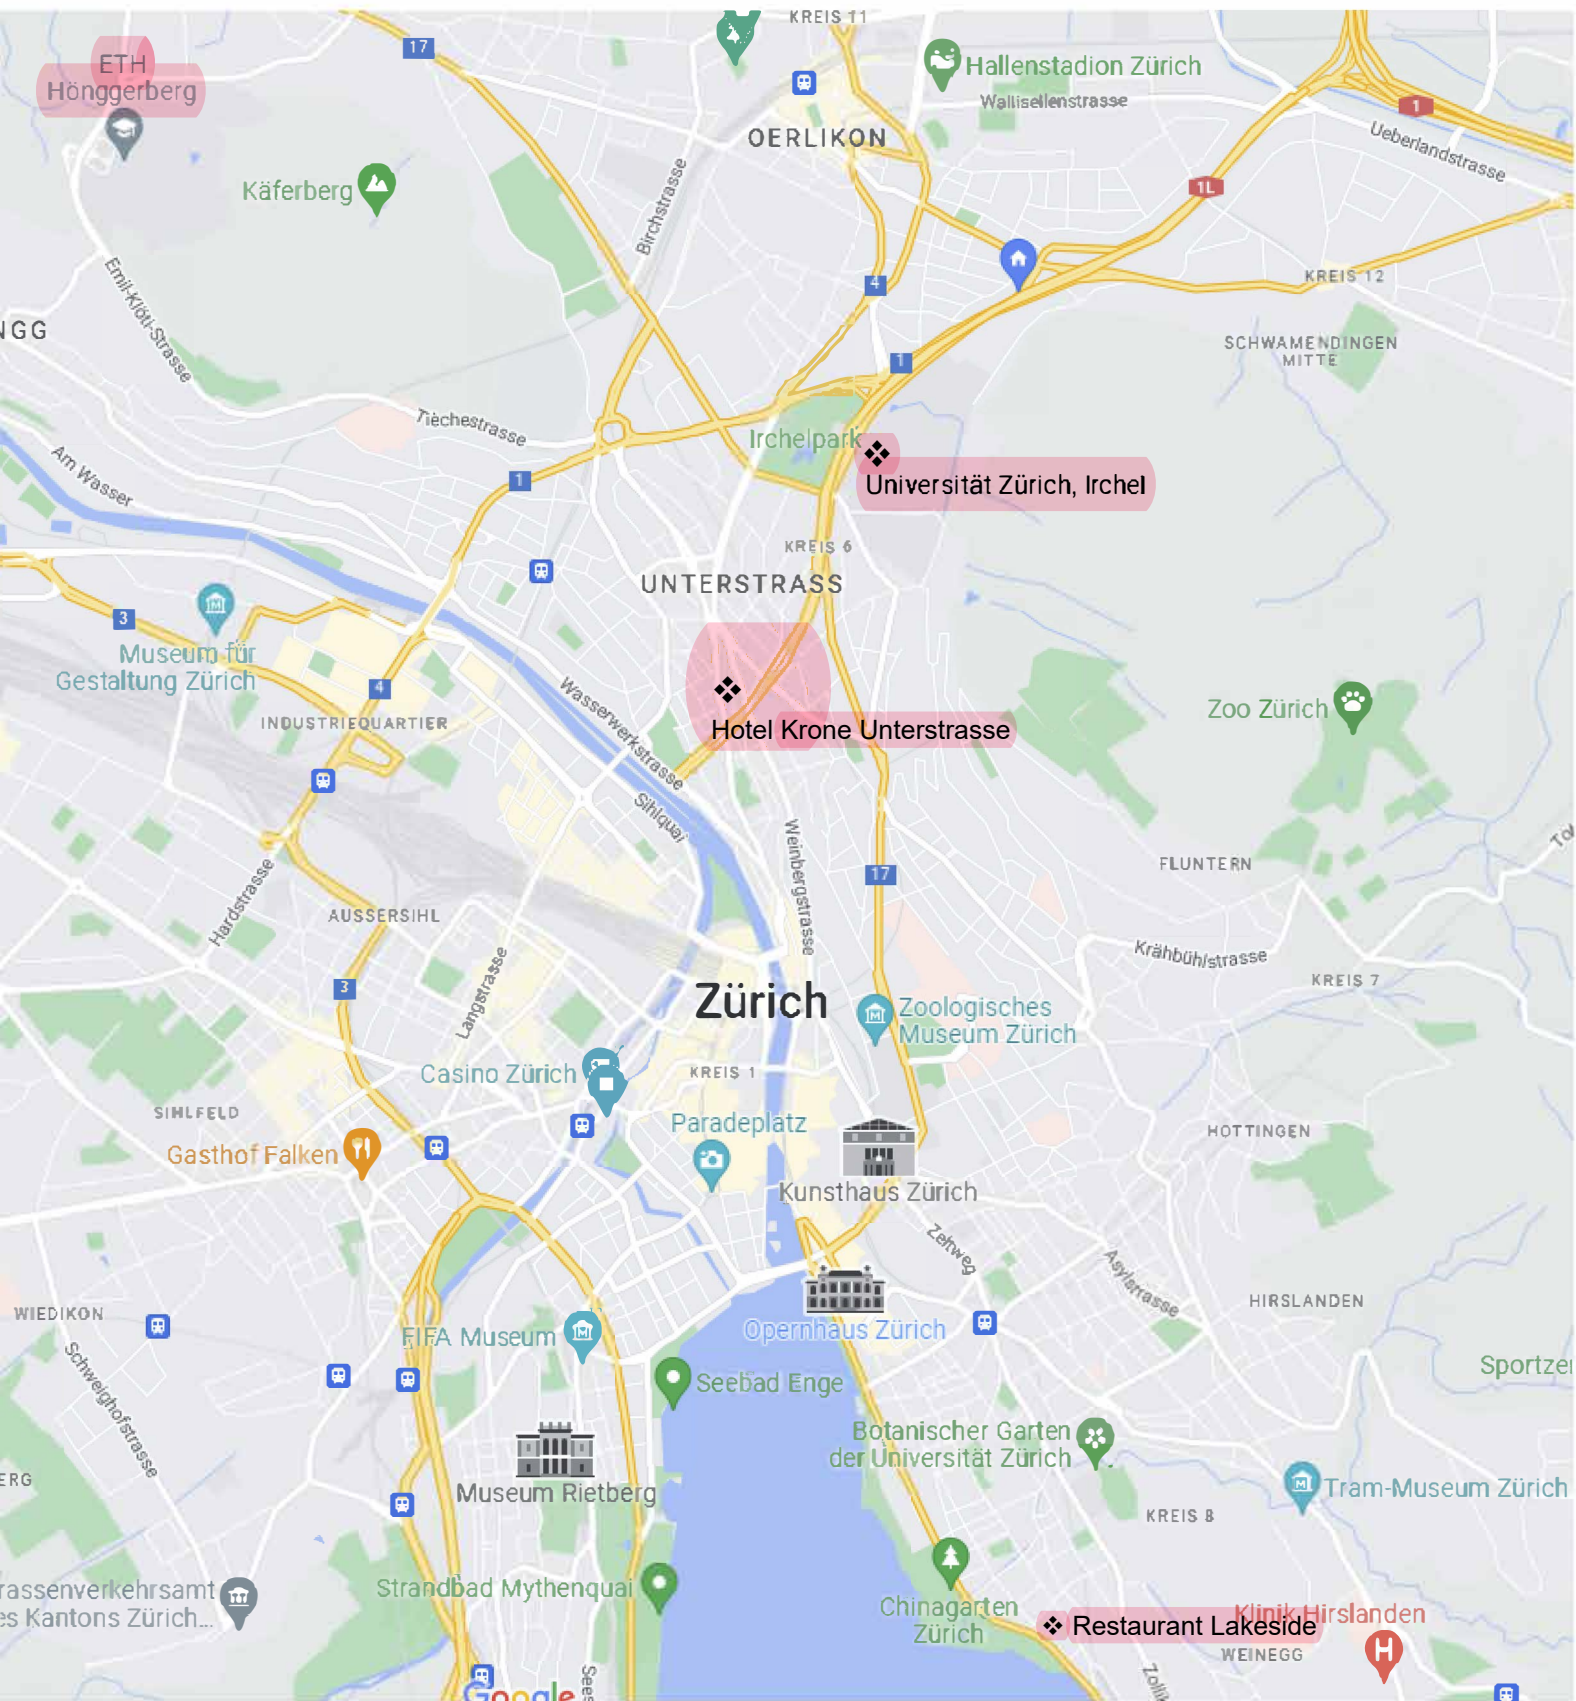

UZH Wifi Information:

To connect to "UZH Guest," you need to select the network, enter your mobile phone number and then scroll down to accept. Alternatively, if you have a login for it, you should also be able to connect to Eduroam.

University of Zürich, Irchel
Winterthurerstrasse 190, 8057 Zürich

ETHZ Hönggerberg
Stefano- Francini-Platz 5, 8049 Zürich

Hotel Krone Unterstrasse
Schaffhauserstrasse 1, 8006 Zürich

Restaurant Lakeside
Bellerive 130, 8008 Zürich